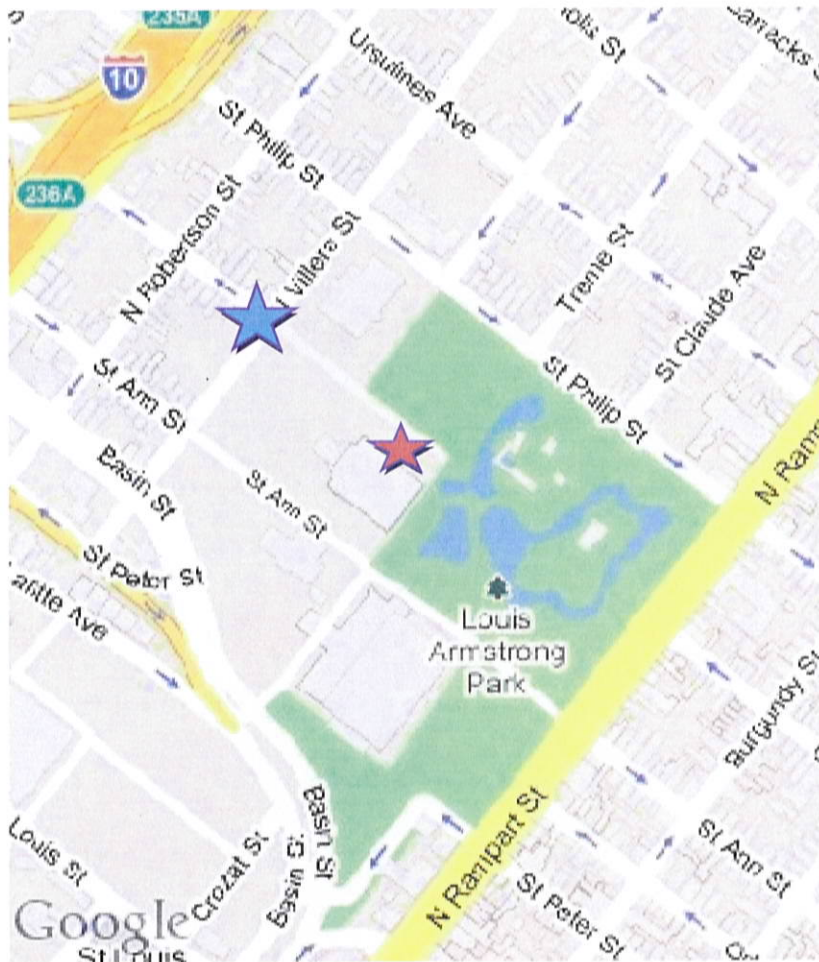

Parking Information

★ As a Suiteholder, you have access to the parking lot through a private VIP entrance. The entrance is located at the corner of Dumaine St. and Villere St. When you arrive at the gate the attendant will take your parking coupon, and direct you to the Grand Suite Parking lot.

★ Once inside the gate, the attendant will direct you to the Grand Suite Parking Lot, which is adjacent to the right side of the venue. Once parked, an attendant will show you to the private Grand Suite Entrance.

Driving Directions:

Traveling East on I-10 (from Armstrong International Airport)

1. Take I-10 EAST
2. Take exit #235A/ORLEANS AVE/VIEUX CARRE' onto ORLEANS AVE (Orleans Ave. turns into Basin St)
3. Continue on BASIN STREET (Move to left lane...U-turn ahead)
4. Make a U-Turn on BASIN STREET
5. Travel approximately 120 yards and turn right onto Villere St the VIP gate will be on the right.

Traveling West on I-10 (from Slidell)

1. Take I-10 WEST
2. Take exit #235A/ORLEANS AVE/VIEUX CARRE'
3. Turn Left on ORLEANS AVE
4. Turn Left on Villere St, the VIP gate will be on the right hand side.